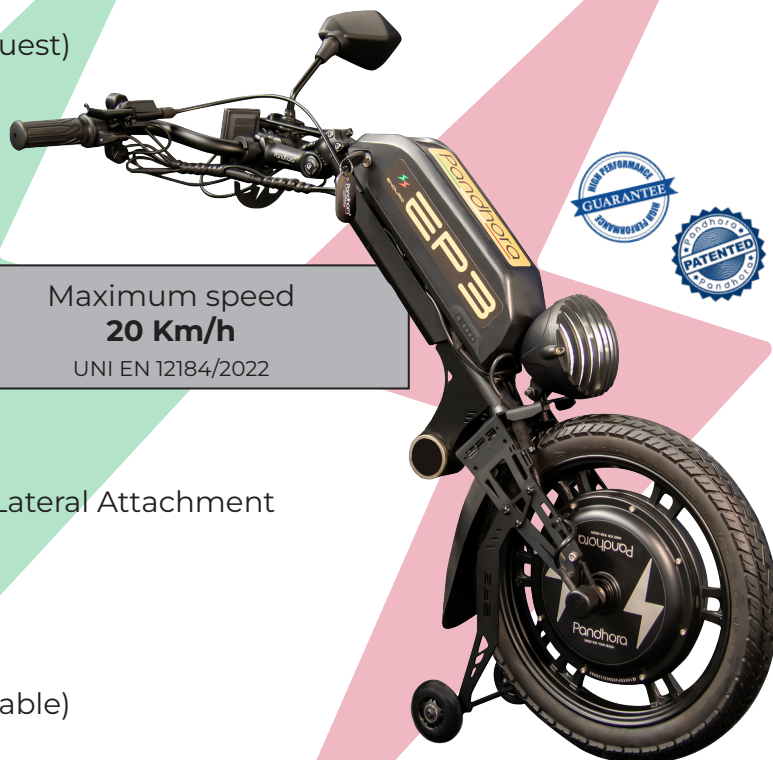

EP3®

ENDURO

Electric Attachable Handcycle for Wheelchairs

- ▶ Patented universal conical hook & clamps (EASY TO CONNECT)
- ▶ Multifunction New 3D Color LCD Display with integrated USB port
- ▶ Integrated control unit in the battery holder
- ▶ Comfort & Maximum Grip Drive
- ▶ Tetra Start&Stop handlebar (Optional on request)
- ▶ 5 speed levels
- ▶ Mudguard
- ▶ Reverse
- ▶ LED Headlight
- ▶ Easy maneuverability
- ▶ Adjustable parameters
- ▶ Hook for luggage
- ▶ Mirror
- ▶ Central Attachment (Optional on request) / Lateral Attachment
- ▶ Foldr Handlebar (Optional on request)
- ▶ Security pack
(IB + CC + RBS + ECO mode programmable)

Maximum speed
20 Km/h

UNI EN 12184/2022

1: Weight refers to device excluding battery, arms and accessories.

2: Autonomy refers to middle speed of 6 Km/h on a flat route, with user weight of 70 Kg.

3: Slopes up to 16%